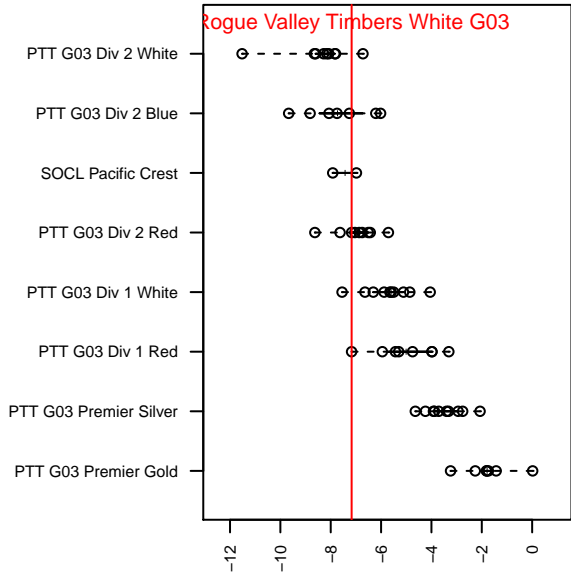

**attack and defense rating
relative to others at age
and all opponents in last 13 months**