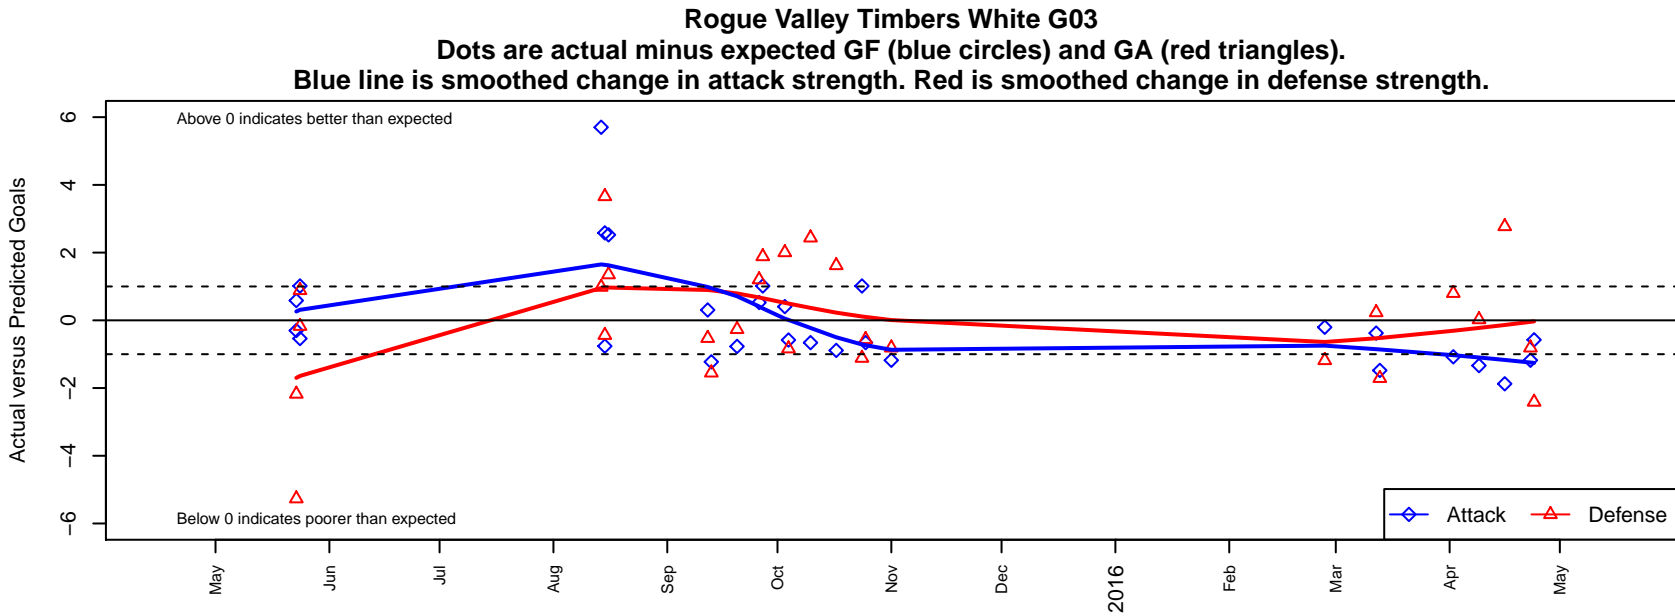

**attack and defense variance (black dot)
relative to other teams
and top 10 in region**

**attack and defense rating
relative to others at age
and all opponents in last 13 months**

Rogue Valley Timbers White G03

Rogue Valley SC
Medford, OR
G03 total strength=408
attack=0.23 defense=0.29
fall league = PTT G03 Div 1 Red
spr league = Spr OYS G03 Div 2 Red

alt names used:
RV Timbers 03G White
RVT Academy White
Rogue Valley Timbers – G12 03 White
Rogue Valley Timbers – G12 03 White

Venues played:
2015 Rogue Memorial GU11
2015 Mt Hood Challenge U12
2015 PTT G03 Division 1 Red
2015 Spr OYS G03 Division 2 Red